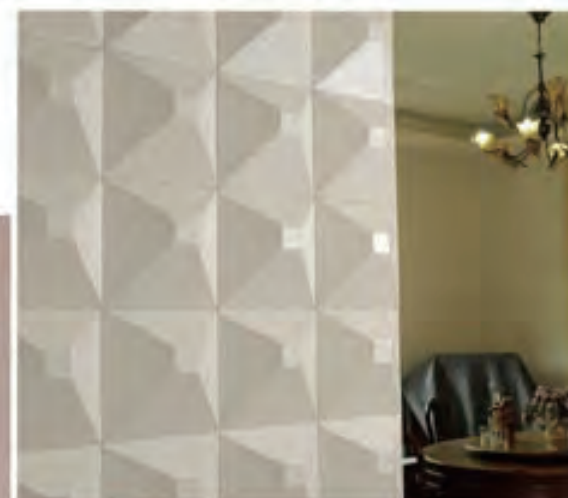

Make-up room

Thickness : 65mm

Item No: Chiche Itza  
Size: 333x333x65mm (±3mm)

Shop

Living Room

Museum

Thickness : 75mm

Item No: Leading Tower+Venice  
 Group Size: 300x900x75mm (±3mm)