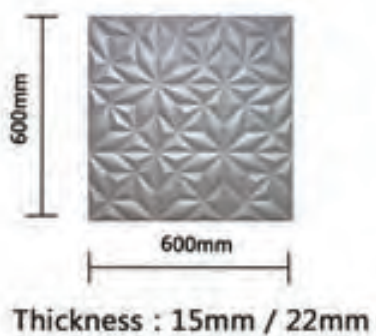

Item No: Enrgy stone
Size: 600x600x15mm (+1mm)

Item No: Enrgy stone II
Size: 600x600x22mm (+1mm)