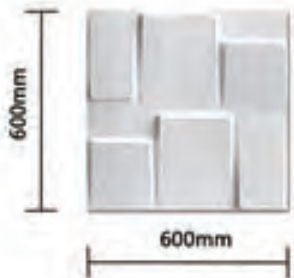

Item No: Prism  
Size: 600x600x22mm ( $\pm 1$ mm)

Hotel Bedhead

Dinning Room

Sofa wall

Thickness : 22mm

Item No: Alps

Size: 600x600x22mm (±1mm)

Bedroom