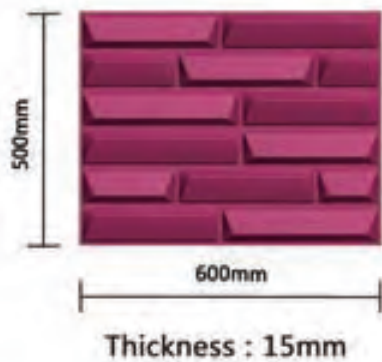

Item No: The Great Wall
Size: 600x500x15mm (± 1 mm)