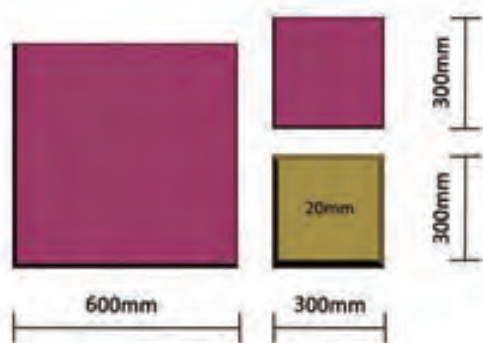

Materials: Soft Pu Foam  
Faux Leather

Thickness : 12mm & 20mm

Thickness : 12mm & 20mm

Item No: Hawaii

Group Size: 900x900x20mm

Bedhead

Thickness : 12mm & 20mm

Item No: Aegean Sea