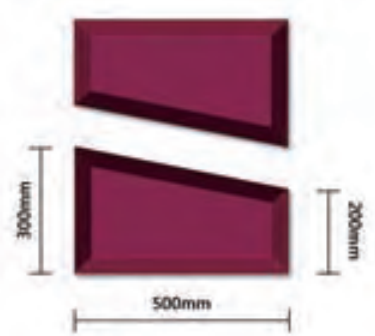

Item No: Time  
Size: 500x250x70mm ( $\pm 3$ mm)

Living Room Ceiling

Villa

Thickness : 45mm

Item No: Victory  
Group Size: 600x600x45mm (±3mm)

Bedhead

Thickness : 45mm

Item No: Eiffel  
Group Size: 500x500x45mm (±3mm)