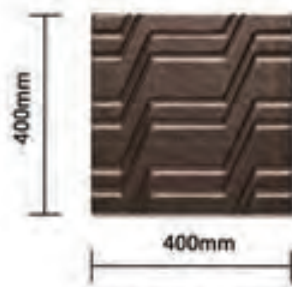

The hotel lobby

Restaurant

Bedroom

Thickness : 15mm

Item No: Asparagus  
Size: 400x400x15mm (±1mm)

Bedroom

Restaurant

The hotel front desk