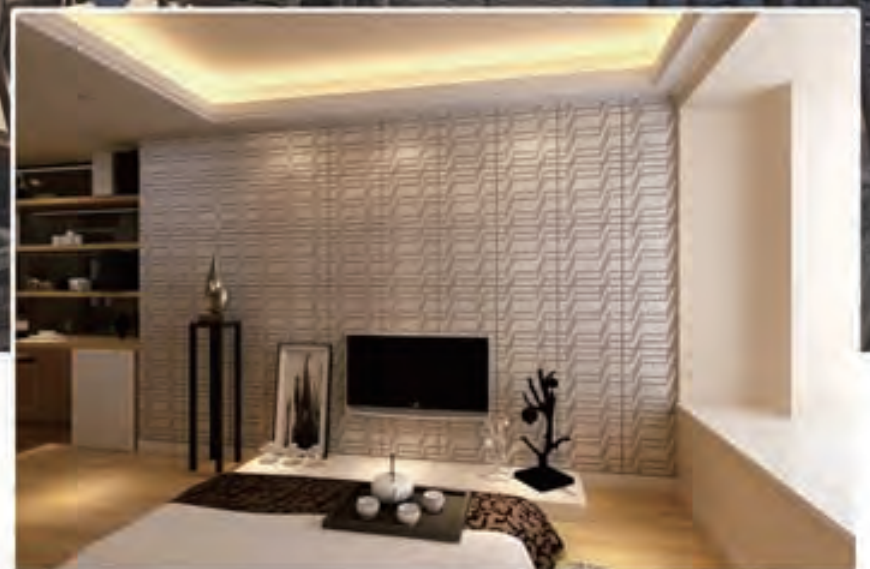

Bedroom

Thickness : 15mm

Item No: Asparagus
Size: 400x400x15mm (±1mm)