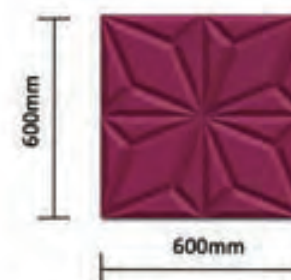

Thickness (厚度) : 15mm

Item No: Vatican II
Size: 600x600x15mm (±1mm)