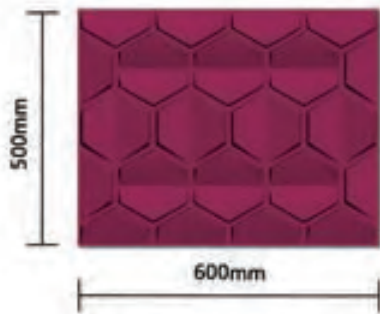

Thickness : 15mm

Item No: Nestle

Size: 500x600x15mm (±1mm)