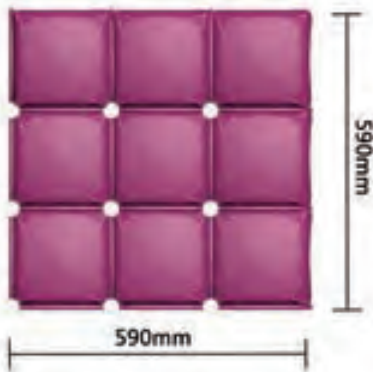

Leisure Room

Hotel Lobby

Bedhead

Thickness : 45mm

Item No: Satisfactory  
 Group Size: 724x724x45mm (±3mm)

Bedhead

Thickness : 40mm

Item No: ALSTON  
Size: 585x585x40mm ( $\pm 3$ mm)