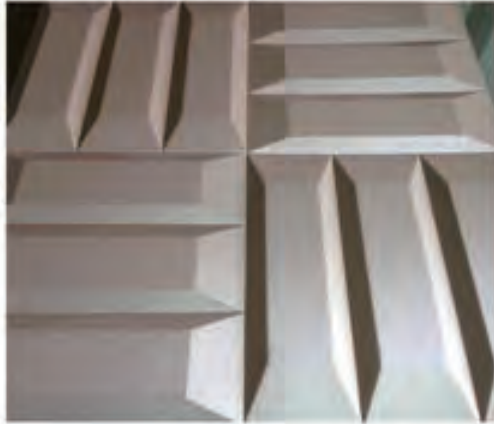

Thickness : 15mm

TV wall

Sofa wall

Thickness : 15mm

Item No: Brick II

Size: 600x600x15mm ( $\pm 1$ mm)

Bedhead

Sofa wall