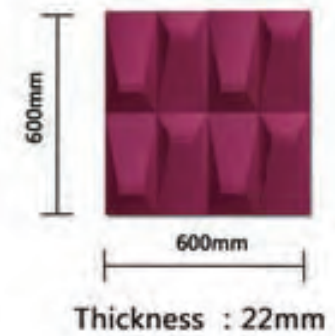

TV wall

Sofa wall

Bedhead

Thickness : 22mm

Item No: Moon Waves II  
Size: 600x600x22mm (±1mm)

Sofa wall

Bedhead

Sofa wall

TV wall

Item No: Moon Waves II  
Size: 600x600x22mm (+1mm)

Sofa wall

Thickness : 70mm

Item No: Moon Waves  
Size: 250x500x70mm ( $\pm 3$ mm)

Bedhead

TV wall

Sofa wall