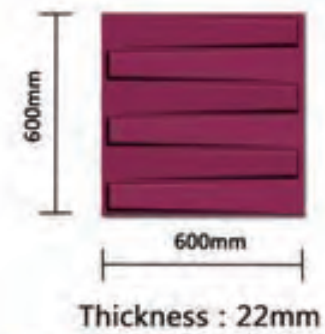

Aisle

Hotel Bedhead

Sofa wall

TV wall

Item No: Seesaw  
Size: 600x600x22mm ( $\pm 1$ mm)

Sofa wall

Hotel Bedhead

Hotel Bedhead

TV wall

Thickness : 15mm

Item No: Eiffel II

Size: 600x600x15mm ( $\pm 1$ mm)

TV wall

Thickness : 15mm

Item No: Veronique  
Size: 600x600x15mm (±1mm)

Bedhead