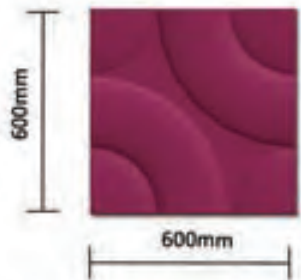

Thickness : 22mm

Item No: Danube
Size: 600x600x22mm (± 1 mm)