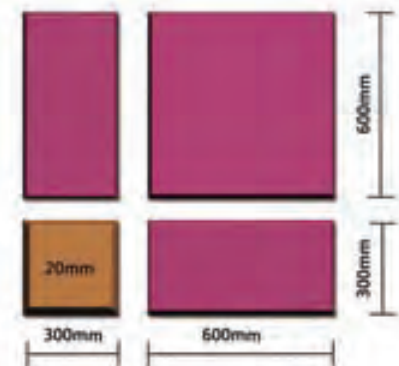

Thickness : 12mm & 20mm

Item No: Hawaii

Group Size: 900x900x20mm

Bedhead