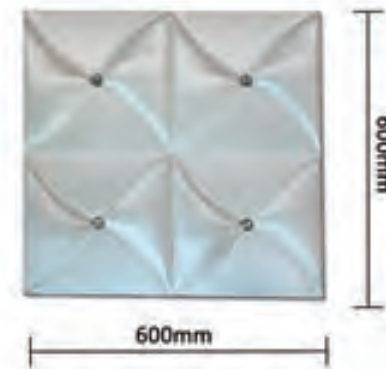

Thickness : 45mm

Item No: **Gaudi**

Group Size: 600x600x45mm (±3mm)

Aisle

Bedhead

Ceiling

Bedhead

TV wall