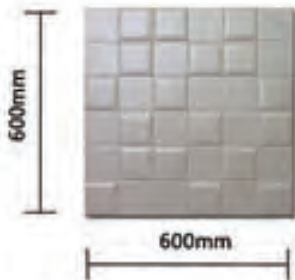

Bedroom

Item No: The Court II  
Size: 600x600x15mm ( $\pm 1$ mm)

Aisle

Bedhead

Thickness : 15mm

Item No: Chanel  
Size: 600x600x15mm (±1mm)

Living room

Ceiling in Lobby