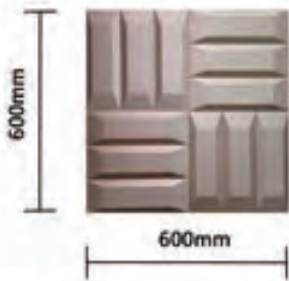

Thickness : 15mm

Item No: Brick II

Size: 600x600x15mm (± 1 mm)