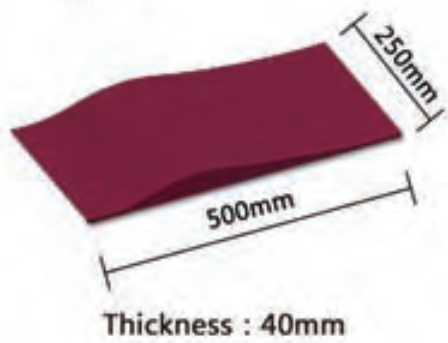

Villa

Item No: The Silk Road
Size: 250x500x40mm (± 3 mm)