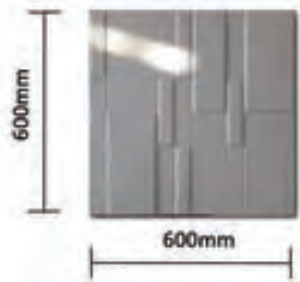

Office

Thickness : 15mm

Item No: Lake Baikal  
Size: 600x800x15mm (+1mm)

Bedhead

Bedhead

Chamber

Thickness : 15mm

Item No: Tommy  
Size: 600x600x15mm (±1mm)