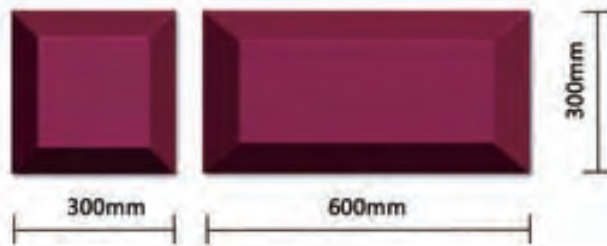

Thickness : 45mm

Item No: Baroque+Tetris
Group Size: 300x900x45mm (±3mm)