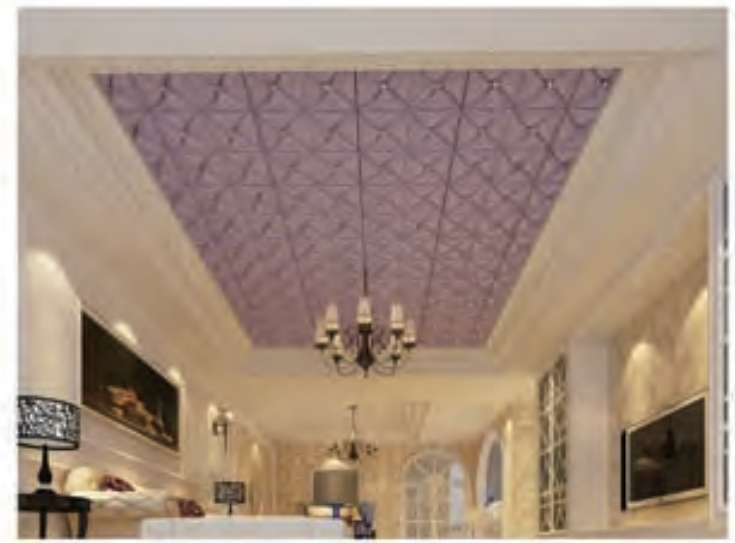

Thickness : 45mm

Item No: **Gaudi**

Group Size: 600x600x45mm (±3mm)

Aisle

Bedhead

Ceiling

Bedhead

TV wall