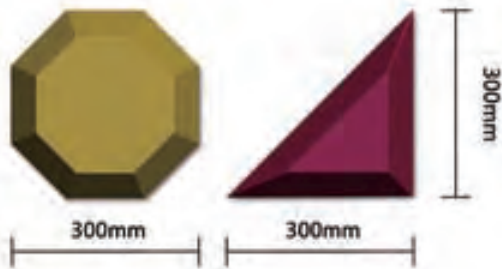

Thickness : 45mm

Item No: Satisfactory
Group Size: 724x724x45mm (±3mm)