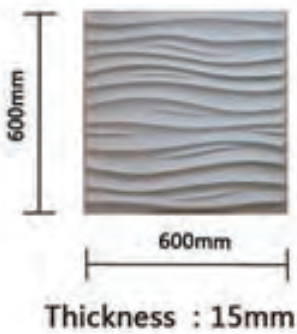

Item No: Nile river  
Size: 600x600x15mm (±1mm)

Home Garden

Bedroom

600mm

600mm

Thickness : 22mm

Item No: Damo

Size: 600x600x22mm ( $\pm 1$ mm)