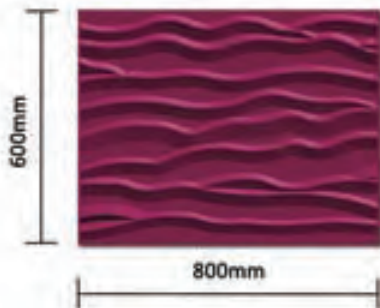

Thickness : 15mm

Item No: Lake Baikal
Size: 600x800x15mm (+1mm)