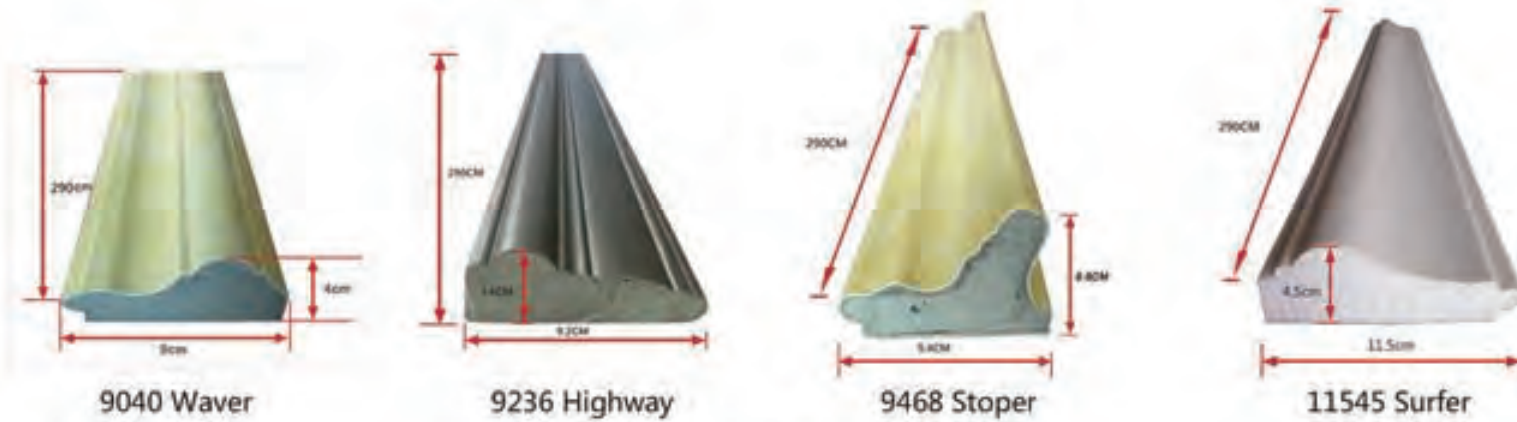

## Moulding Cutting & Installation

9040 Waver

9236 Highway

9468 Stoper

11545 Surfer

The length of the moulding is 2.9 meters.

1. Stick the panels on the wall, measure the size
2. The inner length of the moulding is the wall size. Cut by wooden-cutting machine on 45 degree
3. Brush the contact adhesive on both cutting sides
4. After few minutes, match the corners.
5. Drop silicon on the back of moulding, stick on the wall.