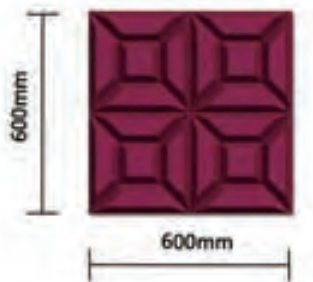

Thickness : 15mm

Item No: Gaudi II
Size: 600x600x15mm (±1mm)