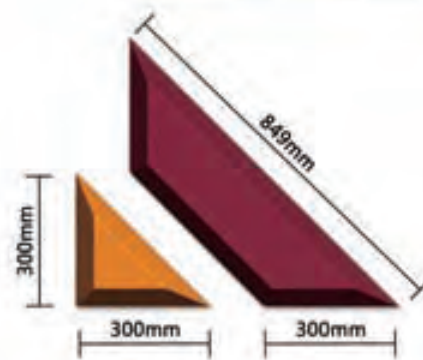

Thickness : 45mm

Item No: Victory
Group Size: 600x600x45mm (±3mm)