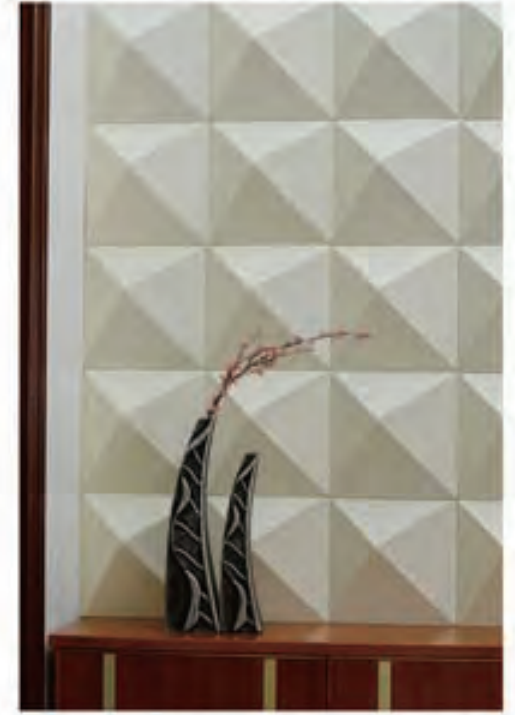

Make-up room

Thickness : 65mm

Item No: Chiche Itza  
Size: 333x333x65mm (±3mm)

Shop

Living Room

Museum

Thickness : 75mm

Item No: Leading Tower+Venice  
 Group Size: 300x900x75mm (±3mm)