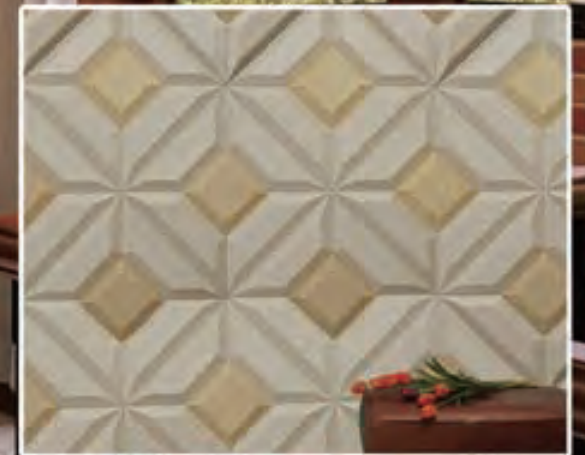

Lounge

Office

600mm

425mm

Thickness : 28mm

Item No: **Coco Chanel**  
Size: 425x600x28mm (±3mm)

The hotel front desk

Restroom