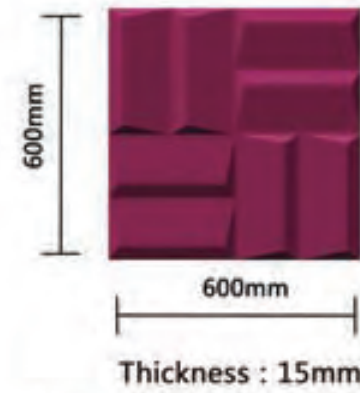

TV wall

Item No: Moon Waves II  
Size: 600x600x22mm (+1mm)

Sofa wall

Thickness : 70mm

Item No: Moon Waves  
Size: 250x500x70mm ( $\pm 3$ mm)

Bedhead

TV wall

Sofa wall

Thickness : 22mm

Item No: Alexander  
Size: 600x600x22mm ( $\pm 1$ mm)

TV wall

Sofa wall

Bedhead

Living Room

Villa

Living Room

Bedroom

Item No: The Court II  
Size: 600x600x15mm ( $\pm 1$ mm)

Aisle

Bedhead

Thickness : 15mm

Item No: Chanel  
Size: 600x600x15mm (±1mm)

Living room

Ceiling in Lobby