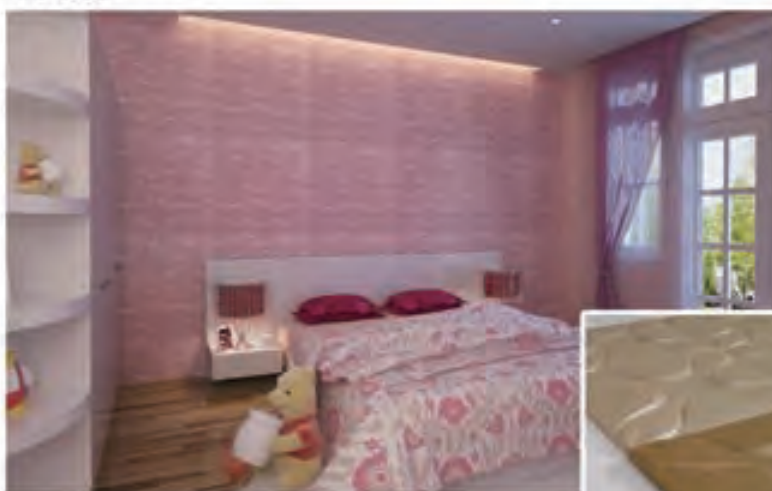

Aisle

Hotel Bedhead

Sofa wall

TV wall

Item No: Seesaw  
Size: 600x600x22mm ( $\pm 1$ mm)

Sofa wall

Hotel Bedhead

Hotel Bedhead

TV wall

Thickness : 15mm

Item No: Eiffel II

Size: 600x600x15mm ( $\pm 1$ mm)

TV wall

Thickness : 15mm

Item No: Veronique  
Size: 600x600x15mm (±1mm)

Bedhead