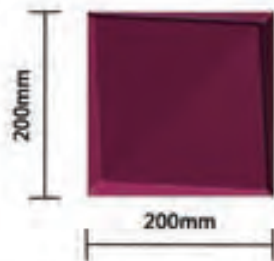

Thickness : 15mm

Item No: Taranis
Size: 200x200x15mm