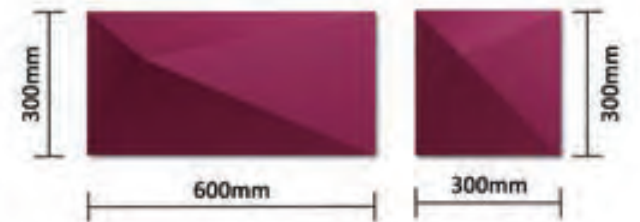

Make-up room

Thickness : 65mm

Item No: Chiche Itza  
Size: 333x333x65mm (±3mm)

Shop

Living Room

Museum

Thickness : 75mm

Item No: Leading Tower+Venice  
 Group Size: 300x900x75mm (±3mm)