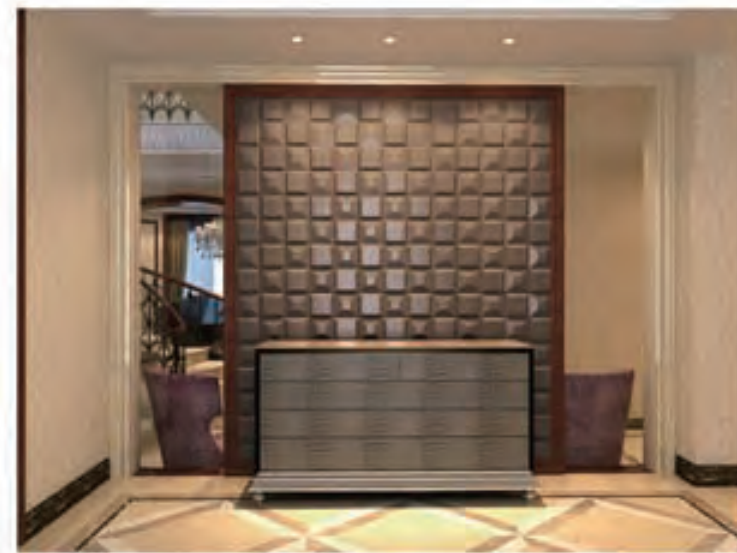

Bedhead

Thickness (厚度) : 15mm

Item No: Vatican II  
Size: 600x600x15mm (±1mm)

Reading room

Chamber

Sofa wall

Item No: MATRIX  
Size: 600x600x15mm ( $\pm 1$ mm)

Bedhead