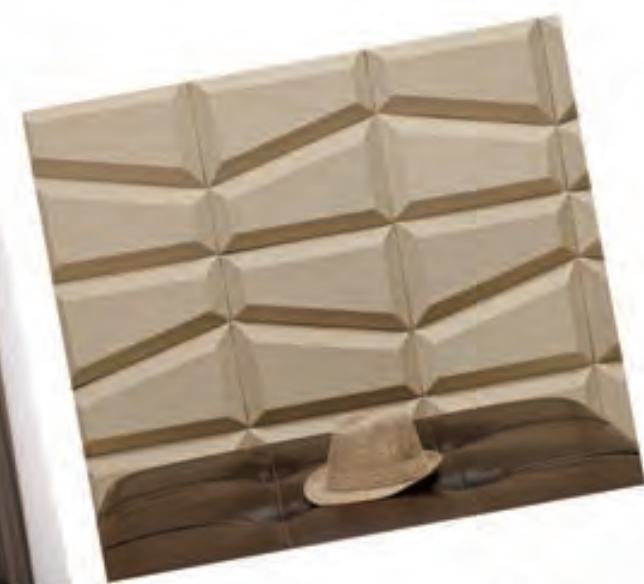

Bedhead

Thickness : 45mm

Item No: Eiffel
Group Size: 500x500x45mm (±3mm)