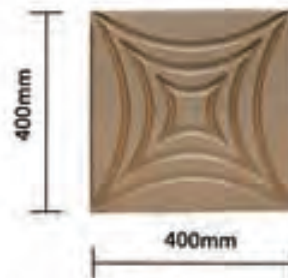

Bedhead

Ceiling

Villa

Thickness : 15mm

Item No: Fengshui

Size: 400x400x15mm (±1mm)

Living Room

Living Room