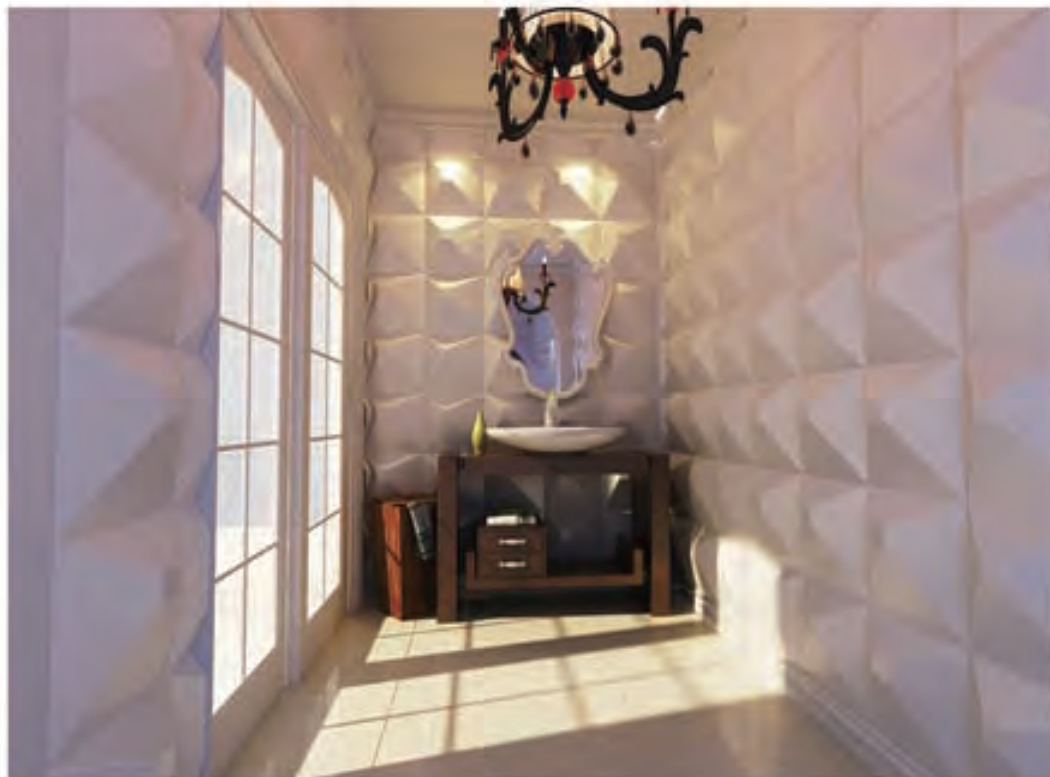

Make-up room

Thickness : 65mm

Item No: Chiche Itza  
Size: 333x333x65mm (±3mm)

Shop

Living Room

Museum

Thickness : 75mm

Item No: Leading Tower+Venice  
 Group Size: 300x900x75mm (±3mm)