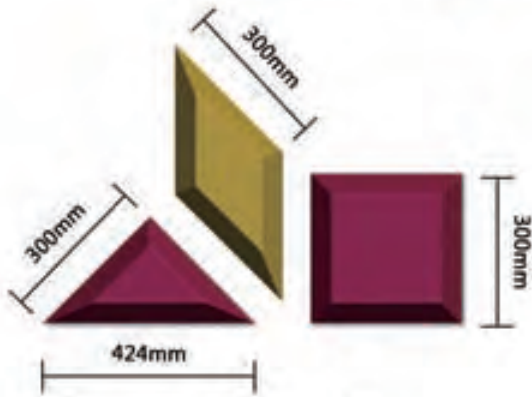

The hotel lobby

Office

Thickness : 45mm

Item No: Diamond  
Size: 333x333x45mm ( $\pm 3$ mm)

TV wall

Sofa wall

Sofa wall

Hotel Lobby