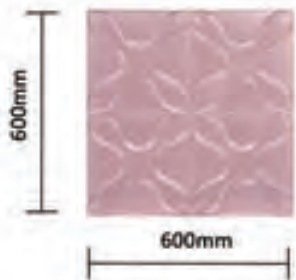

Aisle

Hotel Bedhead

Sofa wall

TV wall

Item No: Seesaw  
Size: 600x600x22mm ( $\pm 1$ mm)

Sofa wall

Hotel Bedhead

Hotel Bedhead

TV wall

Thickness : 15mm

Item No: Eiffel II

Size: 600x600x15mm ( $\pm 1$ mm)

TV wall

Thickness : 15mm

Item No: Veronique  
Size: 600x600x15mm (±1mm)

Bedhead