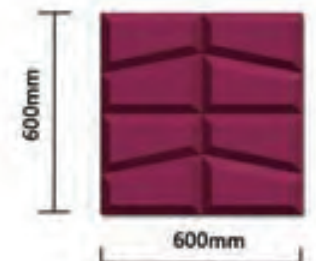

Aisle

Hotel Bedhead

Sofa wall

TV wall

Item No: Seesaw  
Size: 600x600x22mm ( $\pm 1$ mm)

Sofa wall

Hotel Bedhead

Hotel Bedhead

TV wall

Thickness : 15mm

Item No: Eiffel II

Size: 600x600x15mm ( $\pm 1$ mm)

TV wall

Thickness : 15mm

Item No: Veronique  
Size: 600x600x15mm (±1mm)

Bedhead