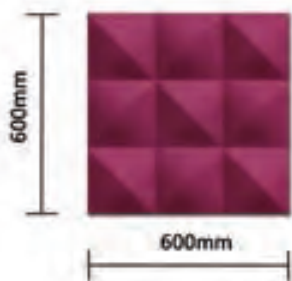

TV wall

Item No: Moon Waves II  
Size: 600x600x22mm (+1mm)

Sofa wall

Thickness : 70mm

Item No: Moon Waves  
Size: 250x500x70mm ( $\pm 3$ mm)

Bedhead

TV wall

Sofa wall