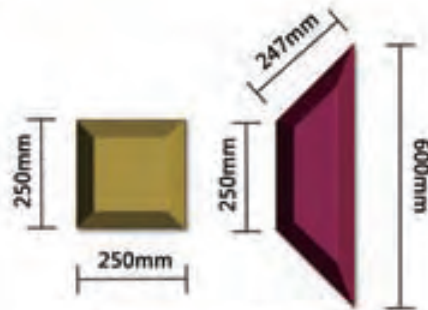

Thickness : 45mm

Item No: **Gaudi**

Group Size: 600x600x45mm (±3mm)

Aisle

Bedhead

Ceiling

Bedhead

TV wall