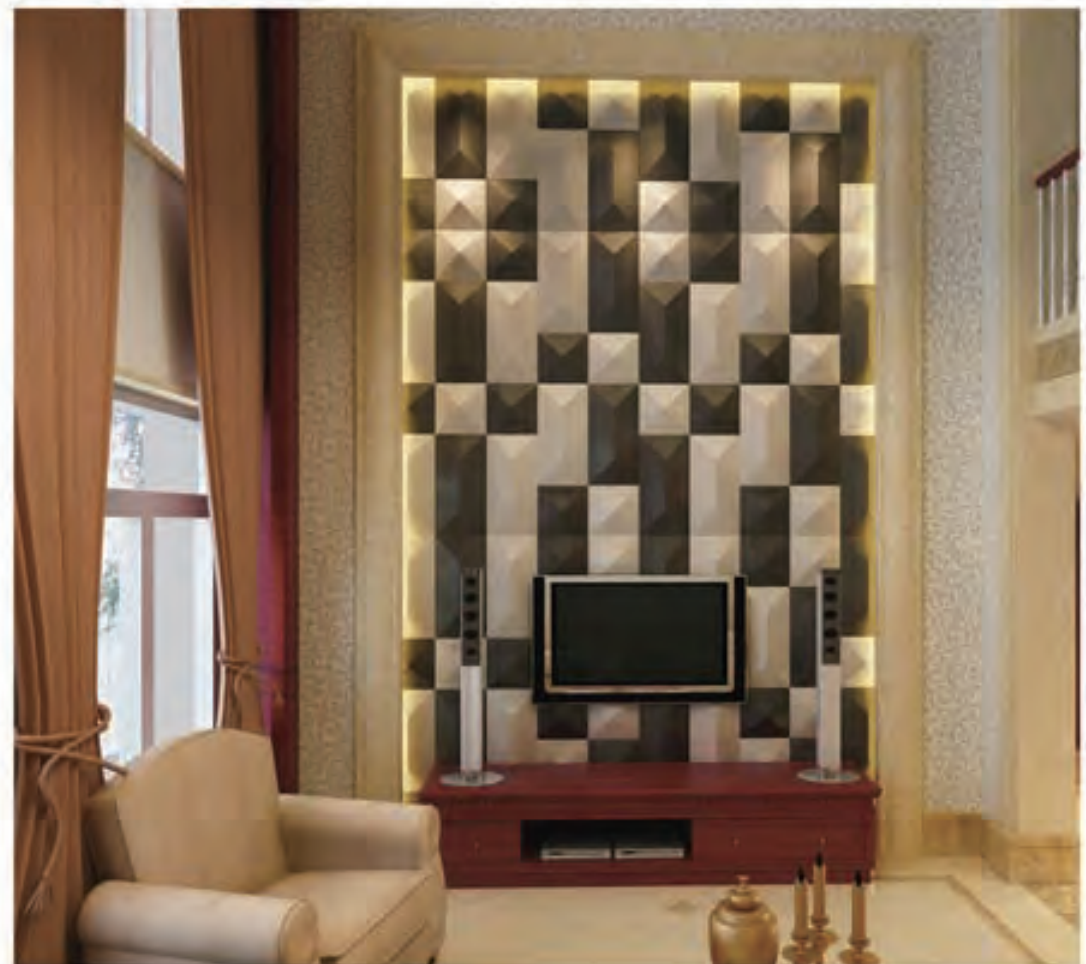

TV wall

Bedhead

Living Room Ceiling

Living Room

Villa

Thickness (厚度) : 70mm

Item No: Long Roof + Pyramids  
 Group Size: 300x900x70mm (±3mm)

Living room