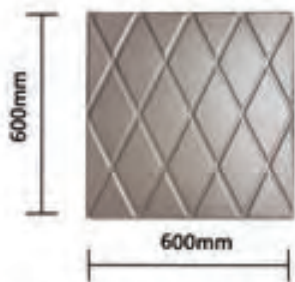

Thickness : 15mm

Item No: Crazy Diamond II
Size: 600x600x15mm (±1mm)