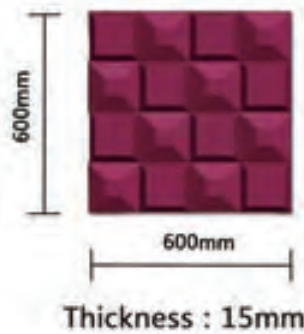

Bedhead

Thickness (厚度) : 15mm

Item No: Vatican II  
Size: 600x600x15mm (±1mm)

Reading room

Chamber

Sofa wall

Item No: MATRIX  
Size: 600x600x15mm ( $\pm 1$ mm)

Bedhead

TV wall

Sofa wall

Bedhead

Thickness : 22mm

Item No: Moon Waves II  
Size: 600x600x22mm (±1mm)

Sofa wall

Bedhead

Sofa wall