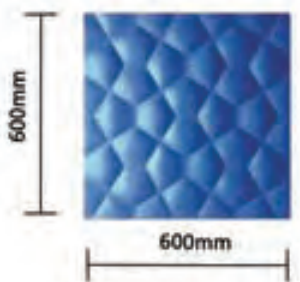

Item No: water cube II
Size: 600x600x15mm (±1mm)

Thickness : 15mm