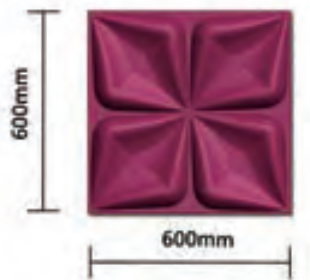

Item No: Nestle

Size: 500x600x15mm (±1mm)

Bedroom

Bedroom

Thickness : 22mm

Item No: Four -leaf Clover  
Size: 600x600x22mm (±1mm)

Sofa wall

Bedhead

Office

Thickness : 15mm

Item No: Lake Baikal  
Size: 600x800x15mm (+1mm)

Bedhead

Bedhead

Chamber

Thickness : 15mm

Item No: Tommy  
Size: 600x600x15mm (±1mm)