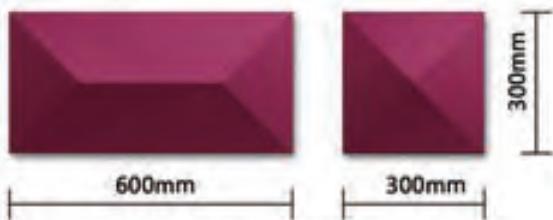

TV wall

Bedhead

Living Room Ceiling

Living Room

Villa

Thickness (厚度) : 70mm

Item No: Long Roof + Pyramids  
 Group Size: 300x900x70mm (±3mm)

Living room