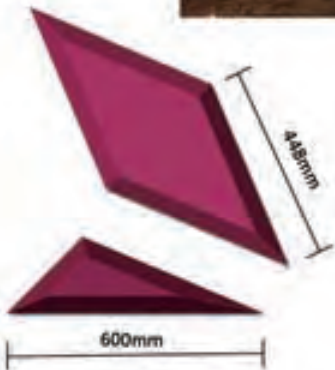

Home Theatre

Living Room

Thickness : 45mm

Item No: Baroque+Tetris  
Group Size: 300x900x45mm (±3mm)

Project in Chicago

Chamber

Restaurant

Thickness : 45mm