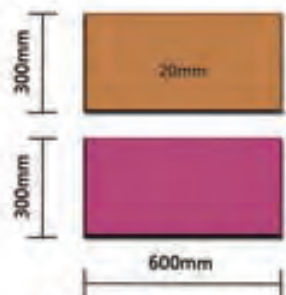

Thickness (厚度) : 20mm

Item No: Hokkaido
Group Size: 600X600x20mm