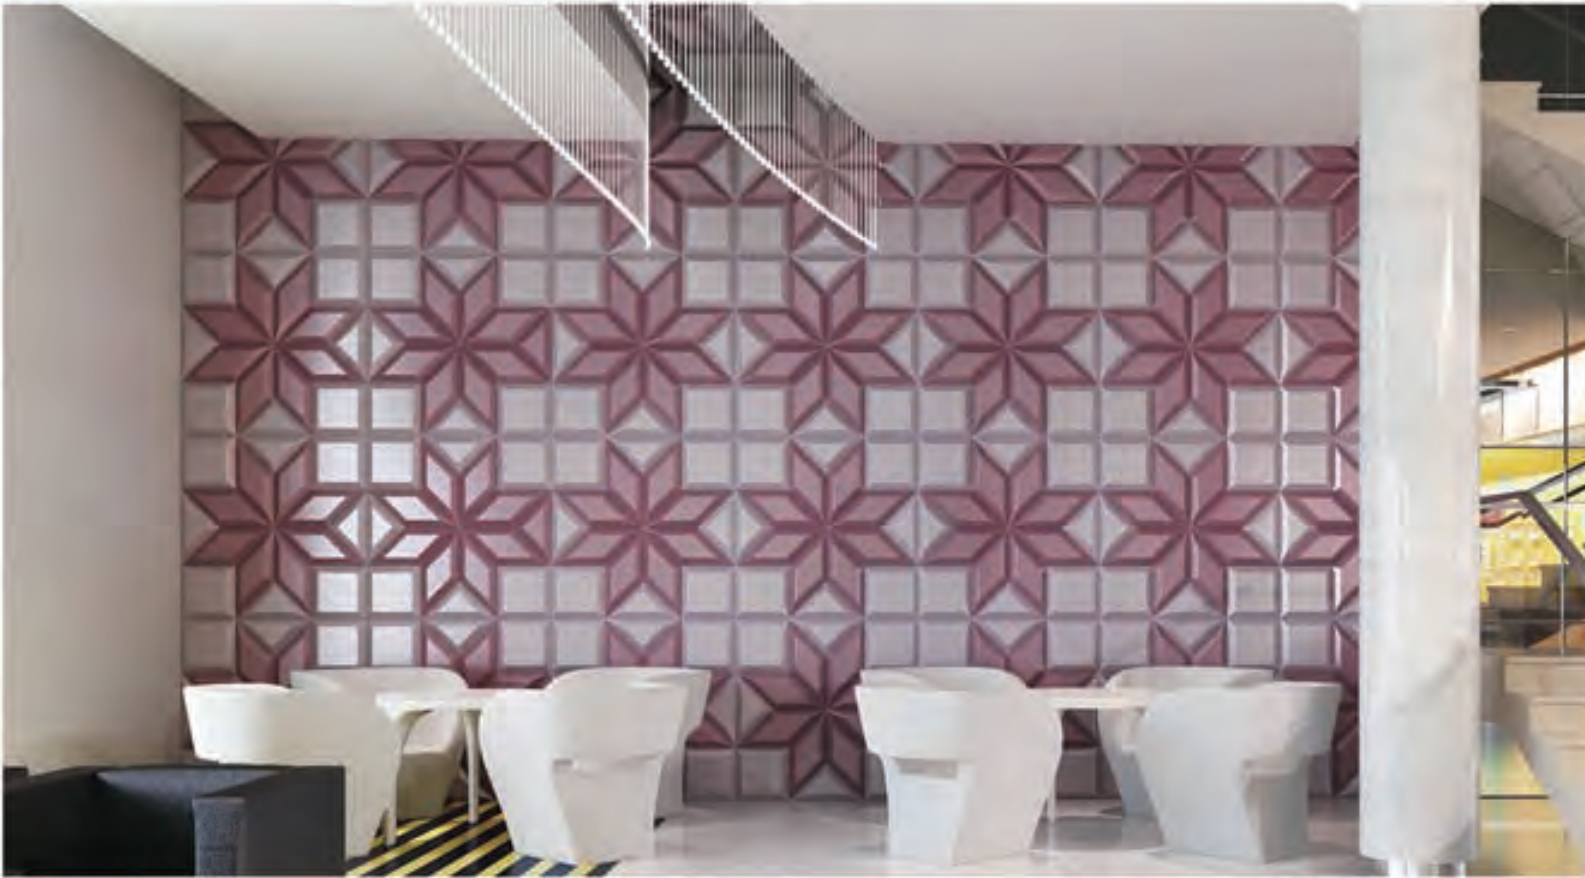

The hotel lobby

Office

Thickness : 45mm

Item No: Diamond  
Size: 333x333x45mm ( $\pm 3$ mm)

TV wall

Sofa wall

Sofa wall

Hotel Lobby