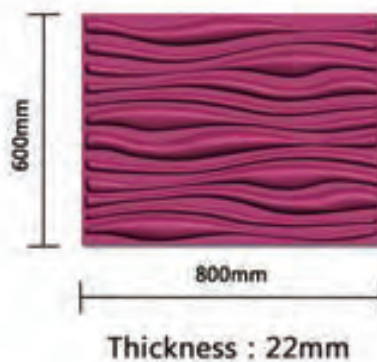

Item No: Van Gogh.Starry Night
Size: 600x800x22mm (± 1 mm)