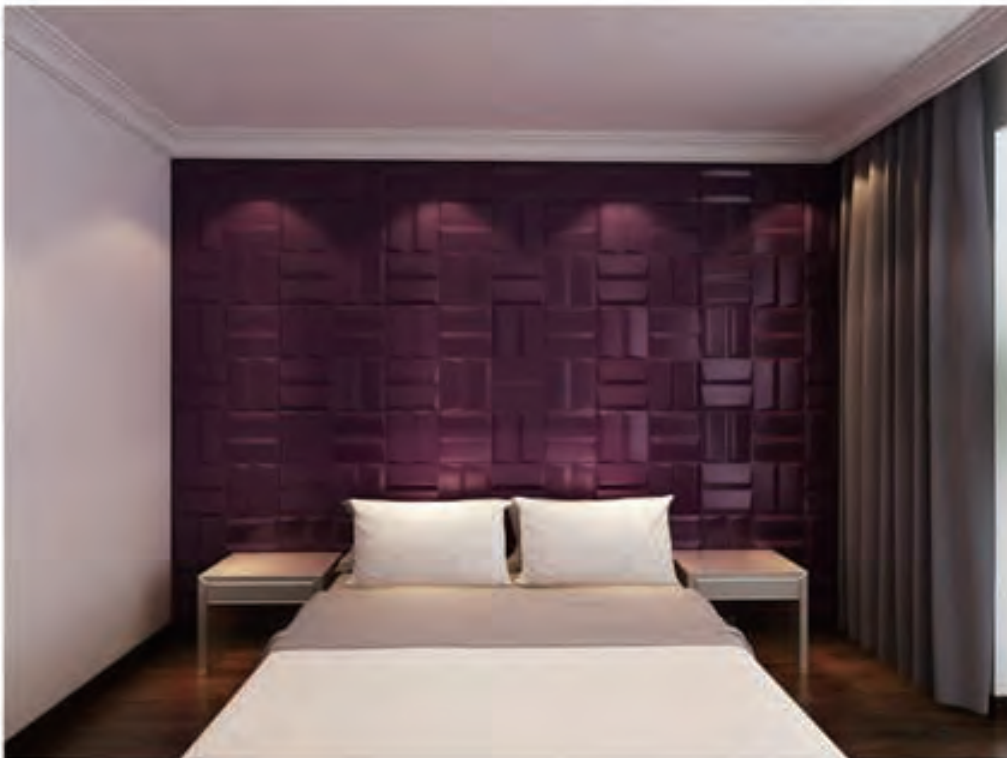

TV wall

Item No: Moon Waves II  
Size: 600x600x22mm (+1mm)

Sofa wall

Thickness : 70mm

Item No: Moon Waves  
Size: 250x500x70mm ( $\pm 3$ mm)

Bedhead

TV wall

Sofa wall

Thickness : 22mm

Item No: Alexander  
Size: 600x600x22mm ( $\pm 1$ mm)

TV wall

Sofa wall

Bedhead

Living Room

Villa

Living Room

Bedroom

Item No: The Court II  
Size: 600x600x15mm ( $\pm 1$ mm)

Aisle

Bedhead

Thickness : 15mm

Item No: Chanel  
Size: 600x600x15mm (±1mm)

Living room

Ceiling in Lobby