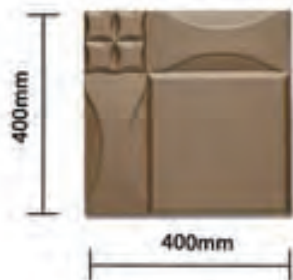

Bedhead

Ceiling

Villa

Thickness : 15mm

Item No: Fengshui

Size: 400x400x15mm (±1mm)

Living Room

Living Room

Door

Thickness : 15mm

Item No: Forbidden City  
Size: 400x400x15mm (±1mm)

Living Room

Living Room Ceiling

Dress Table

Thickness : 15mm

Item No: Pandora  
Size: 400x400x15mm