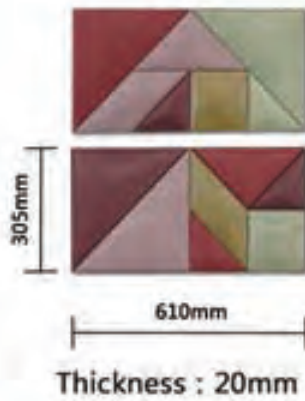

Puzzle Mosaic(Gentleman)

Office

Gentleman

Bedroom

Honey

Baby

Item No: Puzzle Mosaic  
Size: 305X610x20mm

Living Room