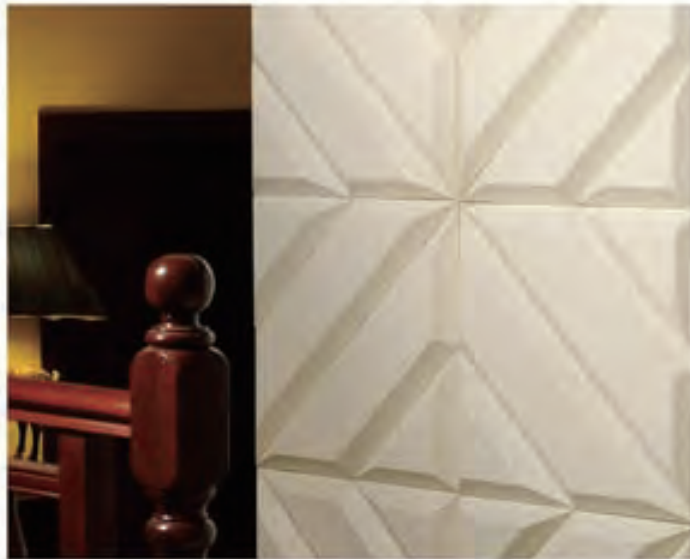

Thickness : 45mm

Item No: Victory
Group Size: 600x600x45mm (±3mm)