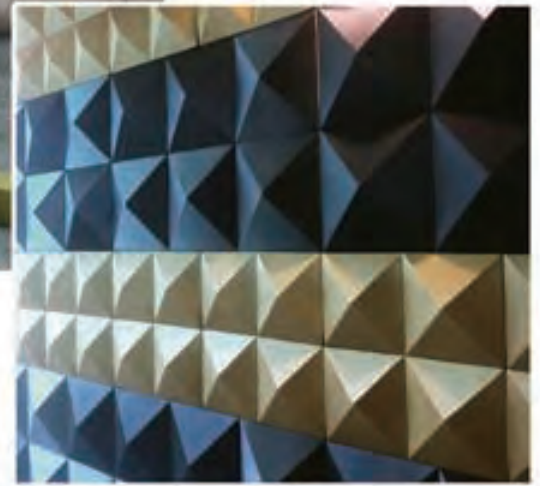

Living room

Chamber

Item No: Burberry II
Size: 600x600x35mm (± 3 mm)