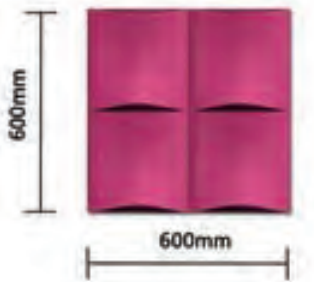

Item No: Prism  
Size: 600x600x22mm ( $\pm 1$ mm)

Hotel Bedhead

Dinning Room

Sofa wall

Thickness : 22mm

Item No: Alps

Size: 600x600x22mm (±1mm)

Bedroom

TV wall

TV wall

Bedhead

Chamber

Bedroom

Sofa wall

Bedroom

Sofa wall

Item No: Nile river  
Size: 600x600x15mm (±1mm)

Home Garden

Bedroom

600mm

600mm

Thickness : 22mm

Item No: Damo

Size: 600x600x22mm ( $\pm 1$ mm)