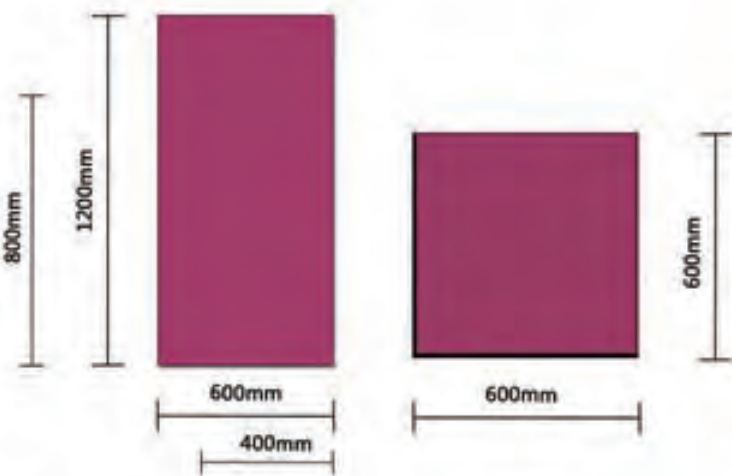

Group Size: 900x600x20mm

Living Room

Living Room

Thickness (厚度) : 20mm

Item No: Hokkaido  
Group Size: 600X600x20mm

Living Room

Dancing Room Mat

Thickness : 12mm