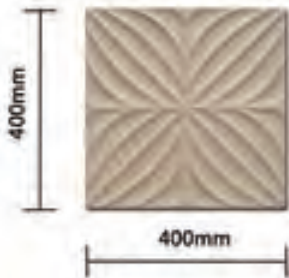

Thickness : 15mm

Item No: Sunflower
Size: 400x400x15mm (±1mm)