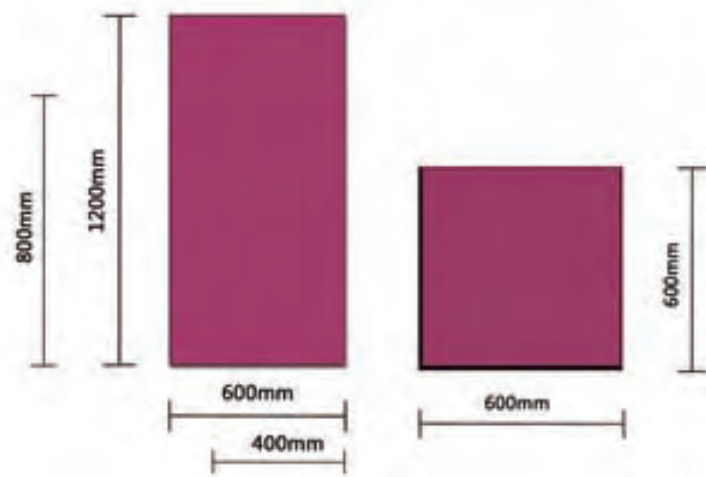

Item No: Ground Mat

Size: 600x1200x12mm 400x800x12mm 600x600x12mm

Kindergarten Mat

Thickness : 20mm

Item No: WAINSCOT

Size: 600x1200x20mm 400x800x20mm 600x600x20mm